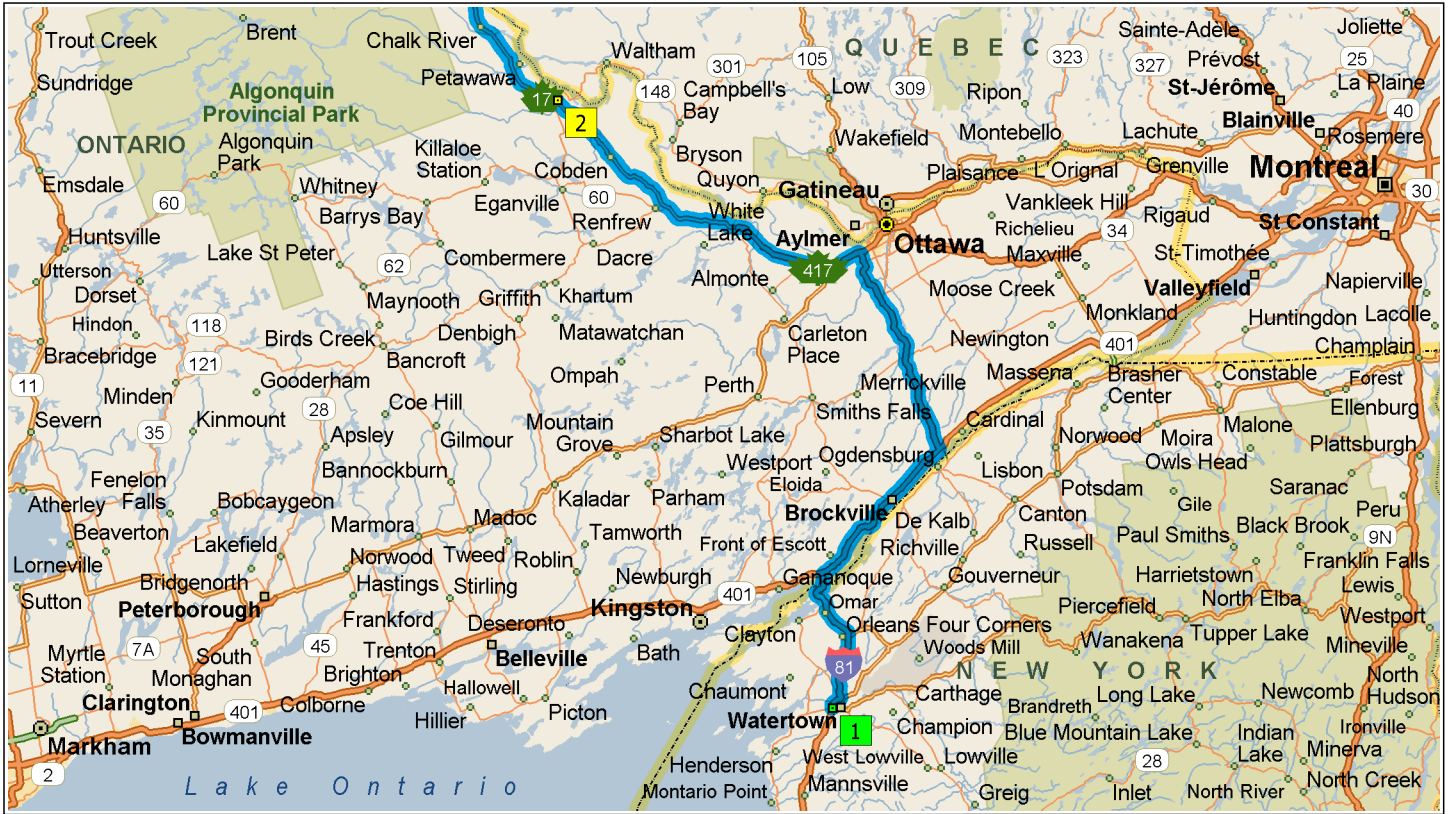

CCW Day2 North Shore

743.0 miles; 15 hours, 36 minutes

0 mi 20 40 60 80 100

7:00 AM	0.0 mi	1 Depart Watertown - IBA Receipt [1255 Arsenal St, Watertown NY 13601, United States, Tel: +(1)-315-7825060] on RT-3 [Arsenal St] (West) for 0.1 mi
7:00 AM	0.1 mi	Take Ramp (RIGHT) onto I-81 for 25.6 mi towards I-81 N
7:21 AM	25.7 mi	*Toll road* At exit 50S, stay on I-81 (North-West) for 1.8 mi
7:23 AM	27.5 mi	Stay on I-81 (West) for 3.6 mi
7:27 AM	31.1 mi	Entering Ontario
7:27 AM	31.1 mi	Road name changes to Hwy-137 for 0.7 mi
7:28 AM	31.8 mi	*Toll road* Stay on Hwy-137 (North) for 0.8 mi
7:30 AM	32.7 mi	Stay on Hwy-137 (East) for 0.9 mi
7:31 AM	33.5 mi	Take Ramp (RIGHT) onto Hwy-401 [MacDonald-Cartier Fwy] for 36.0 mi towards HWY-401 E / Ottawa / Montreal
8:06 AM	69.5 mi	At exit 721A, keep RIGHT onto Ramp for 1.3 mi towards HWY-416 N / RTE-416 N / Ottawa / Kemptville
8:07 AM	70.8 mi	Road name changes to Hwy-416 [Autoroute des Anciens Combattants] for 45.3 mi
8:50 AM	116.1 mi	At exit 75A, take Ramp (LEFT) onto TC-417 [Trans Canada Hwy] for 31.2 mi towards HWY-417 W / RTE-417 W / Pembroke / Kanata
9:21 AM	147.3 mi	Keep STRAIGHT onto TC-17 [Trans Canada Hwy] for 49.5 mi
10:15 AM	196.8 mi	Keep RIGHT onto Local road(s) for 0.2 mi
10:15 AM	197.0 mi	Bear RIGHT (North-East) onto Hwy-41 [Paul Martin Rd] for 0.2 mi
10:16 AM	197.2 mi	2 Arrive Pembroke [1 International Dr, Pembroke ON K8A, Canada, Tel: +(1)-613-7350131]

Route summary

Total journey cost	\$57.50
Driving distance	743.0 miles
Trip duration	15 hours, 36 minutes
Driving time	13 hours, 16 minutes
Crow's flight distance between all stops	598.7 miles

Route segment details