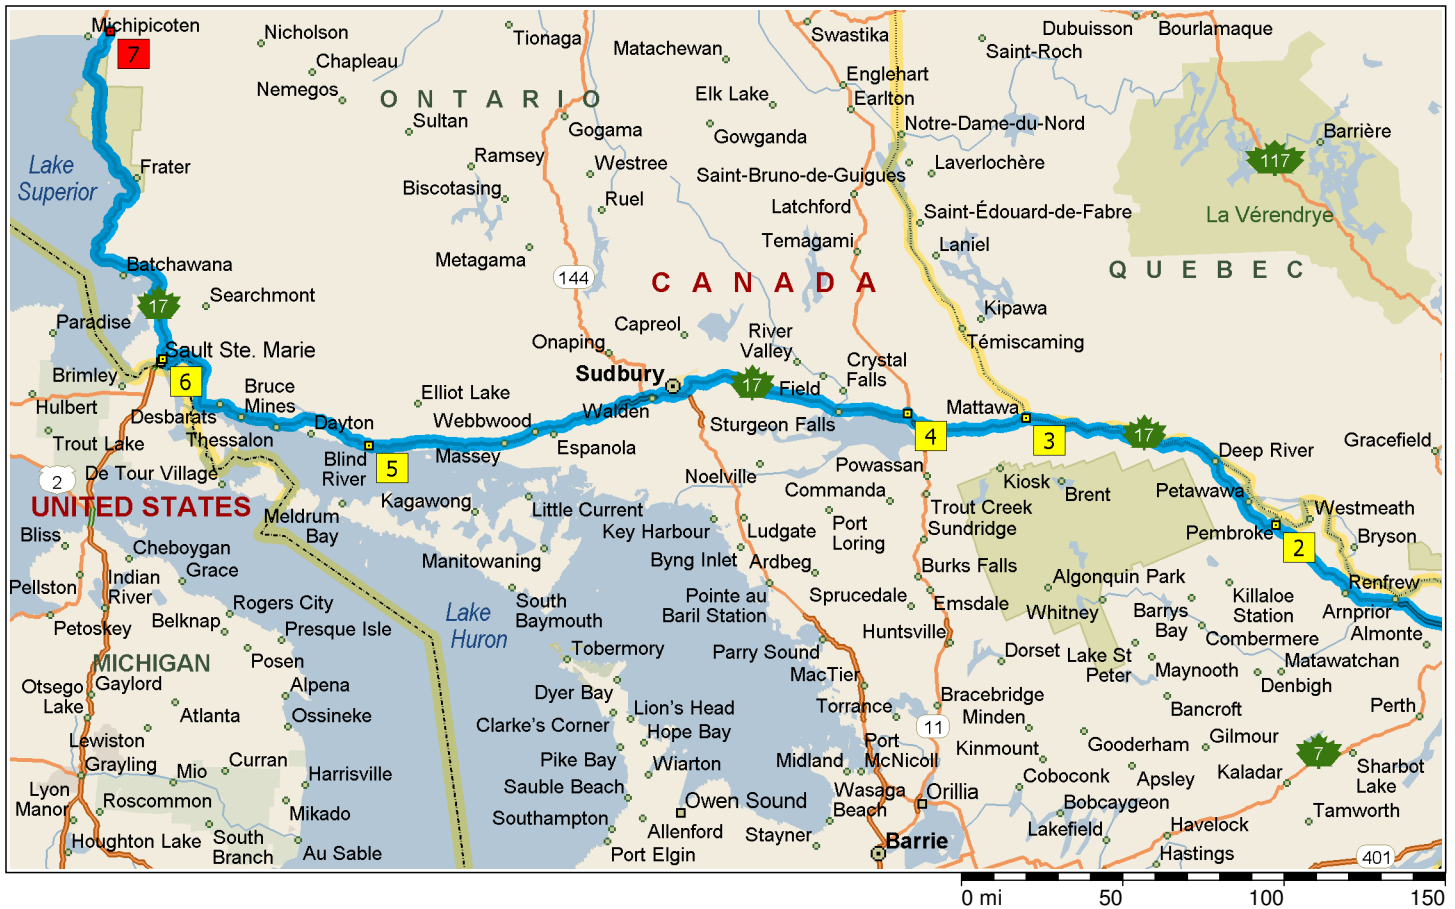

CCW Day2 North Shore

743.0 miles; 15 hours, 36 minutes

0 mi 20 40 60 80 100

7:00 AM	0.0 mi	1 Depart Watertown - IBA Receipt [1255 Arsenal St, Watertown NY 13601, United States, Tel: +(1)-315-7825060] on RT-3 [Arsenal St] (West) for 0.1 mi
7:00 AM	0.1 mi	Take Ramp (RIGHT) onto I-81 for 25.6 mi towards I-81 N
7:21 AM	25.7 mi	*Toll road* At exit 50S, stay on I-81 (North-West) for 1.8 mi
7:23 AM	27.5 mi	Stay on I-81 (West) for 3.6 mi
7:27 AM	31.1 mi	Entering Ontario
7:27 AM	31.1 mi	Road name changes to Hwy-137 for 0.7 mi
7:28 AM	31.8 mi	*Toll road* Stay on Hwy-137 (North) for 0.8 mi
7:30 AM	32.7 mi	Stay on Hwy-137 (East) for 0.9 mi
7:31 AM	33.5 mi	Take Ramp (RIGHT) onto Hwy-401 [MacDonald-Cartier Fwy] for 36.0 mi towards HWY-401 E / Ottawa / Montreal
8:06 AM	69.5 mi	At exit 721A, keep RIGHT onto Ramp for 1.3 mi towards HWY-416 N / RTE-416 N / Ottawa / Kemptville
8:07 AM	70.8 mi	Road name changes to Hwy-416 [Autoroute des Anciens Combattants] for 45.3 mi
8:50 AM	116.1 mi	At exit 75A, take Ramp (LEFT) onto TC-417 [Trans Canada Hwy] for 31.2 mi towards HWY-417 W / RTE-417 W / Pembroke / Kanata
9:21 AM	147.3 mi	Keep STRAIGHT onto TC-17 [Trans Canada Hwy] for 49.5 mi
10:15 AM	196.8 mi	Keep RIGHT onto Local road(s) for 0.2 mi
10:15 AM	197.0 mi	Bear RIGHT (North-East) onto Hwy-41 [Paul Martin Rd] for 0.2 mi
10:16 AM	197.2 mi	2 Arrive Pembroke [1 International Dr, Pembroke ON K8A, Canada, Tel: +(1)-613-7350131]

Route summary

Total journey cost	\$57.50
Driving distance	743.0 miles
Trip duration	15 hours, 36 minutes
Driving time	13 hours, 16 minutes
Crow's flight distance between all stops	598.7 miles

Route segment details