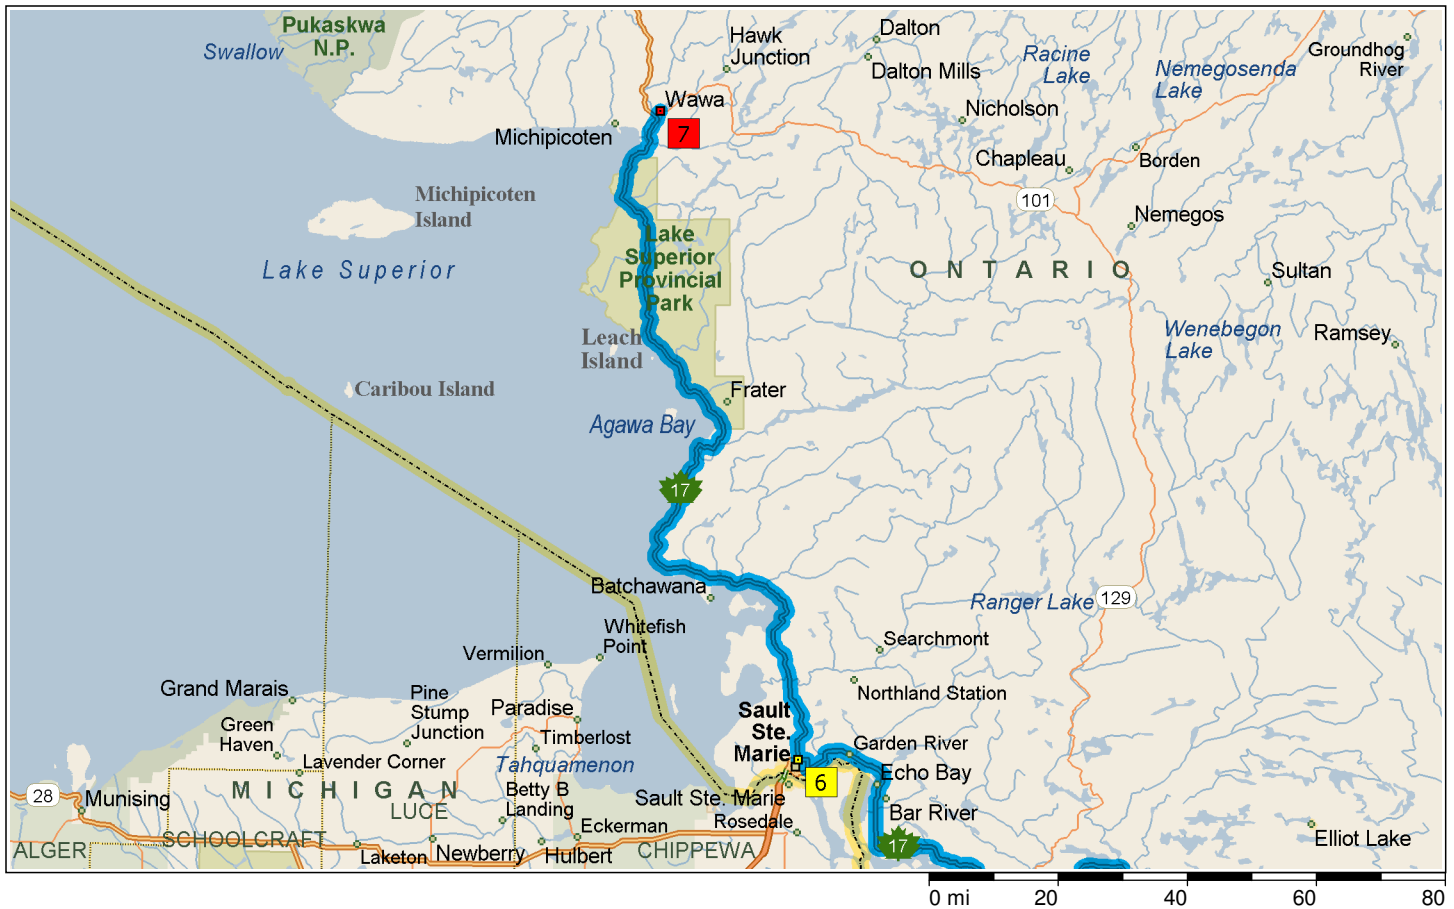

7:42 PM	597.9 mi	Bear RIGHT (West) onto TC-17 [Trans Canada Hwy] for 3.2 mi
7:46 PM	601.1 mi	Keep RIGHT onto Local road(s) for 98 yds
7:46 PM	601.1 mi	Bear RIGHT (North) onto TC-17 [Black Rd] for 1.6 mi
7:49 PM	602.7 mi	Turn LEFT (West) onto TC-17 [2nd Line E] for 1.5 mi
7:51 PM	604.2 mi	6 Arrive Soo - PETRO-CANADA [411 Great Northern Rd, Sault Ste Marie ON P6B, Canada, Tel: +(1)-705-7593777]
8:06 PM	604.2 mi	Depart Soo - PETRO-CANADA [411 Great Northern Rd, Sault Ste Marie ON P6B, Canada, Tel: +(1)-705-7593777] on TC-17 [Great Northern Rd] (North) for 137.2 mi
10:33 PM	741.4 mi	Keep RIGHT onto Local road(s) for 153 yds towards 101
10:33 PM	741.5 mi	Keep STRAIGHT onto Hwy-101 [Mission Rd] for 1.6 mi
10:36 PM	743.0 mi	7 Arrive Wawa